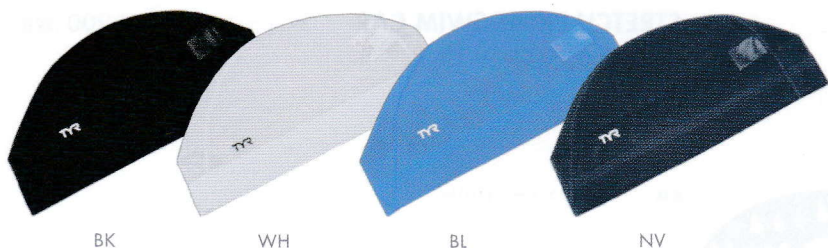

### PRINT MESH SWIM CAP [ LCMM-22 ]

¥1,000 (税抜)

COLOR: BK,WH,NV  
SIZE: M(50-55cm)/L(54-59cm)  
本体: MESH

日本製 

BK

NV

BL

### PRINT MESH SWIM CAP [ LCMM-23 ]

¥1,000 (税抜)

COLOR: BK,NV,BL  
SIZE: M(50-55cm)/L(54-59cm)  
本体: MESH

日本製 

BK

NV

BL

### PRINT MESH SWIM CAP [ LCMM-24 ]

¥1,000 (税抜)

COLOR: BK,NV,BL  
SIZE: M(50-55cm)/L(54-59cm)  
本体: MESH

日本製 

BK

WH

BL

NV

### MESH SWIM CAP [ LCMSHN ]

¥500 (税抜)

COLOR: BK, WH, BL, NV  
SIZE: F  
本体: MESH